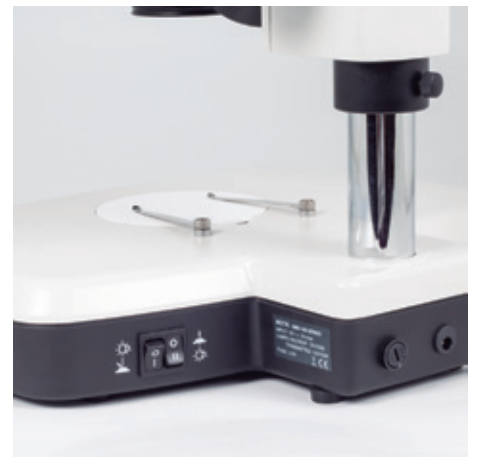

SMZ168 Series

SMZ-168-BLED